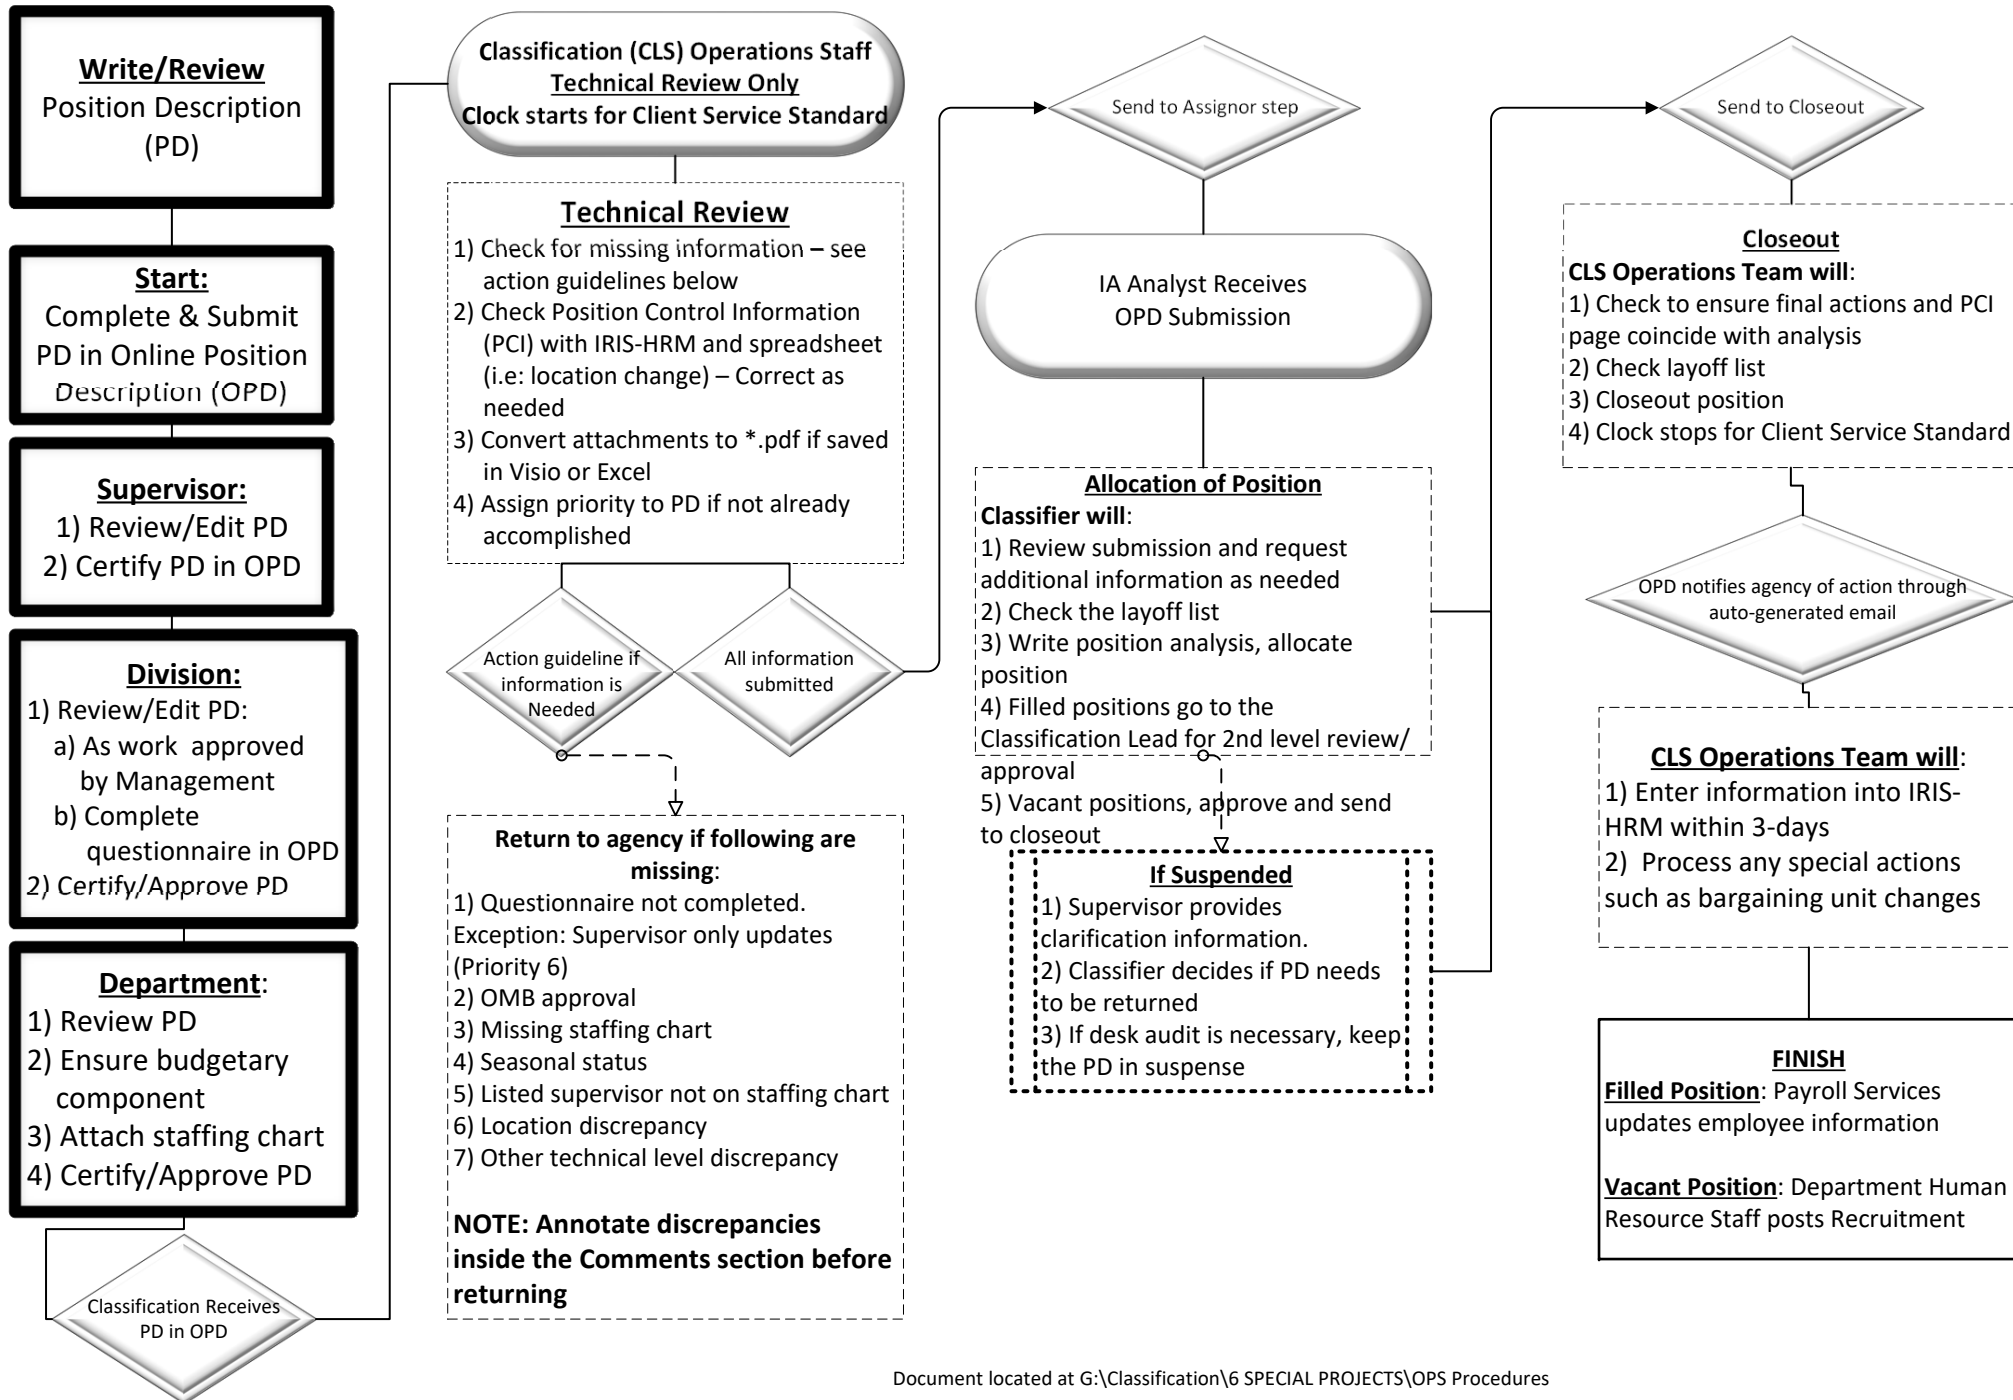

Individual Position Description (PD) Allocation Workflow Chart

March 26, 2024

Glossary of Terms

Review – analysis of duties, authority, and organizational placement assigned to position, in relation to job class specifications

Agency – Executive Branch Department, Board, or Commission

Allocation – assigning a position to a job class

Reallocation – allocation of a position to a different job class using a full PD

Update – PD noting changes in a position’s duties that did not result in a reallocation of the position